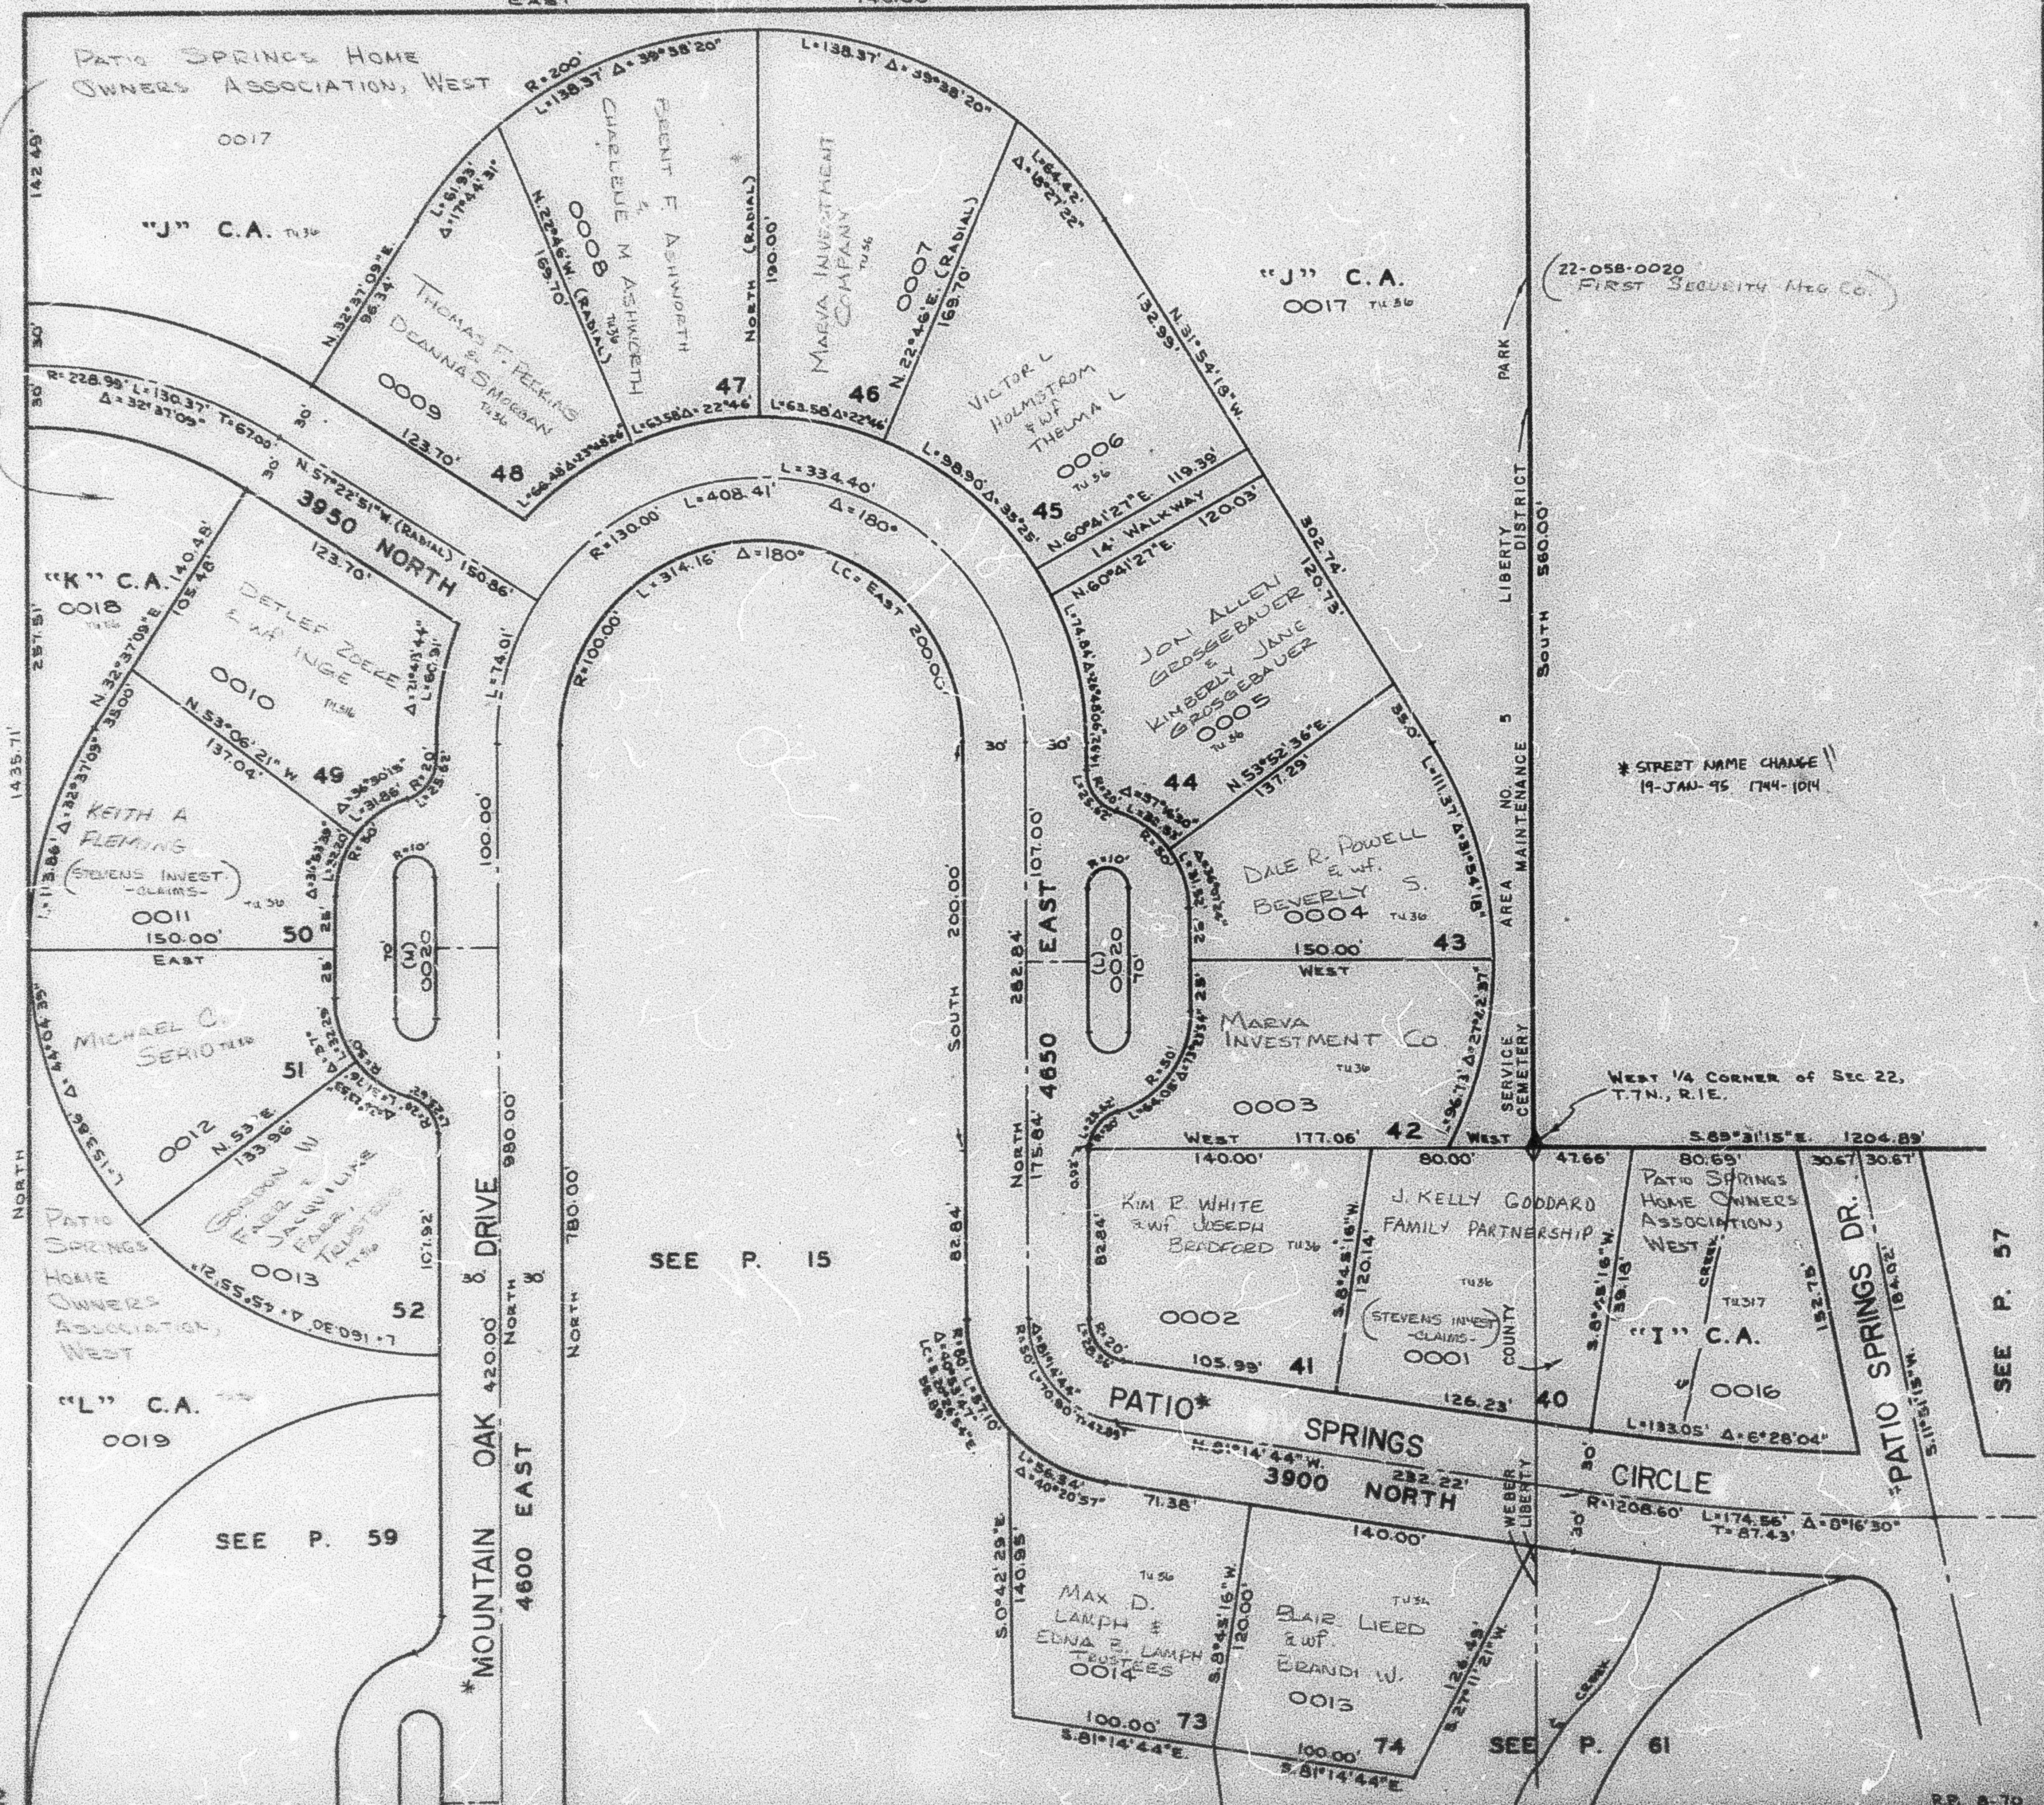

PATIO SPRINGS UNIT NO.1

LOTS 40 TO 52, 74, 75, I TO L

IN WEBER COUNTY

TAXING UNIT: 36,317

SEE PAGE 15-1

SCALE 1" = 60'

PREFIX: 22-058

EAST 740.00'

SEE P. 15

SEE P. 59

SEE P. 57

SEE P. 61